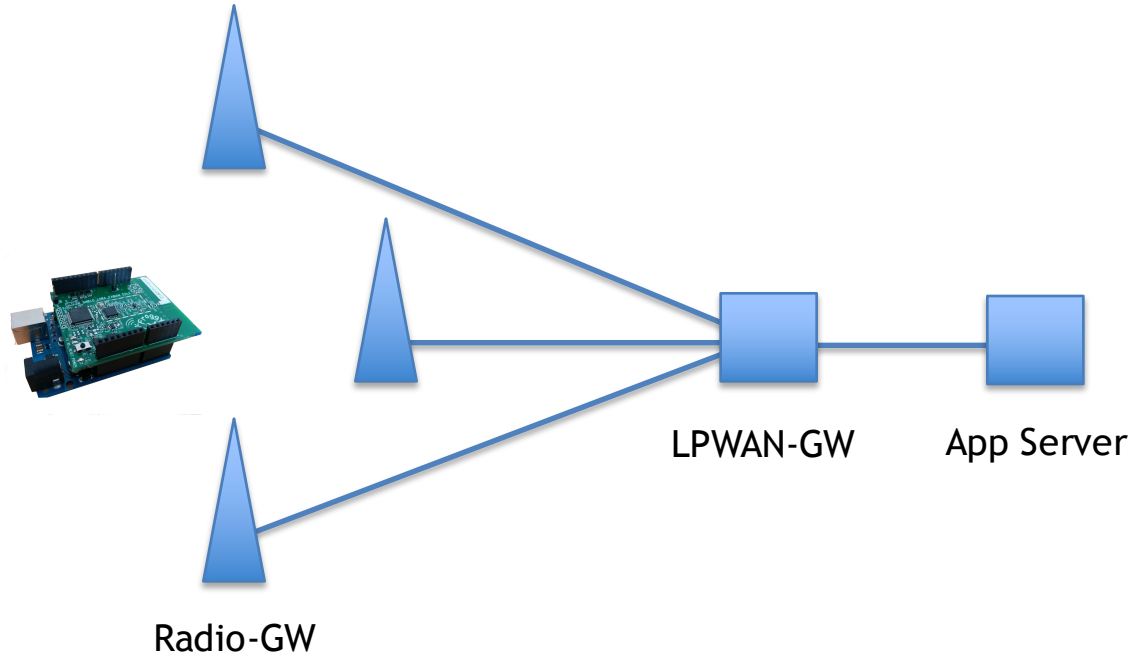

Source : SNS Research, November 2015