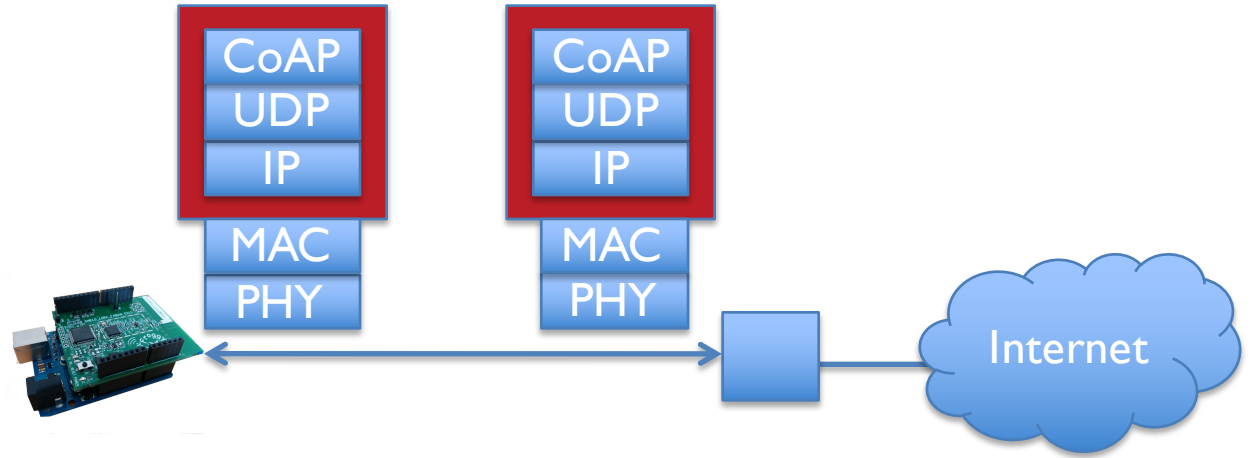

4 messages
downlink

Source : SNS Research, November 2015

Compression

Management

Building the next 10 bln devices

- Device software stack
 - Drivers (available for Contiki)
 - MAC (e.g. LoRaMAC – open C implementation)
 - IP/UDP/CoAP with SCHC IP compression
 - CoOL/CoMI for network and app management
 - RESTful APIs
 - Certificates, COSE, secure element, code verification
 - Design for disposable devices + devices that will be there for 10+ years
- Development tools!
 - Independent of LPWAN technology
- But wait, there is more...
 - 6TiSCH