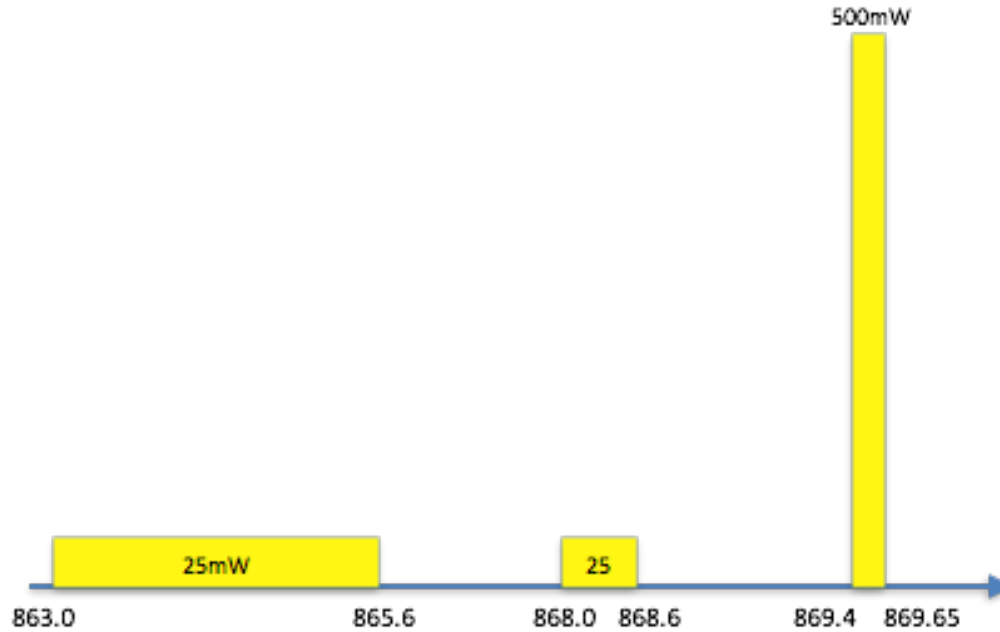

Management